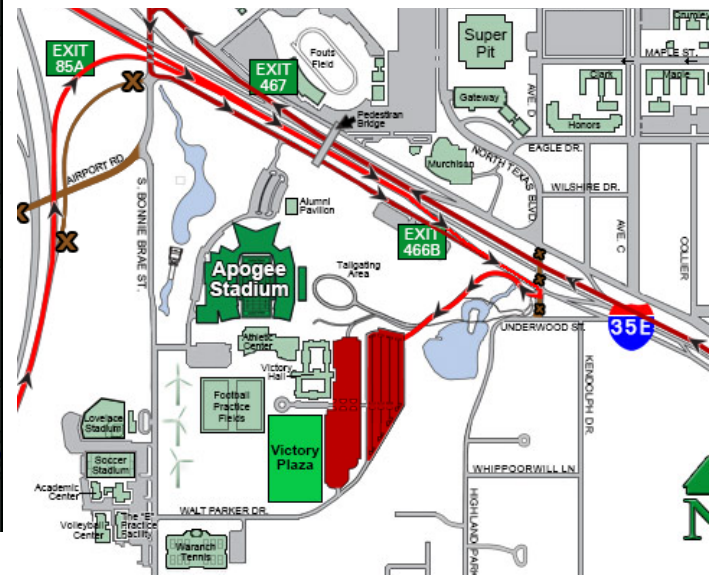

# Patron Parking

Patrons parking in the green lots may enter the stadium through gate two (2). If the green lots fill, patrons will be directed to park on the east side of the stadium in the blue lot.

Patrons parking in the Red/Blue lot may enter through gate four (4) on the east side of the stadium.

Please note there are two entrances for these lots, one off of Bonnie Brae Street, and one off of North Texas Boulevard.