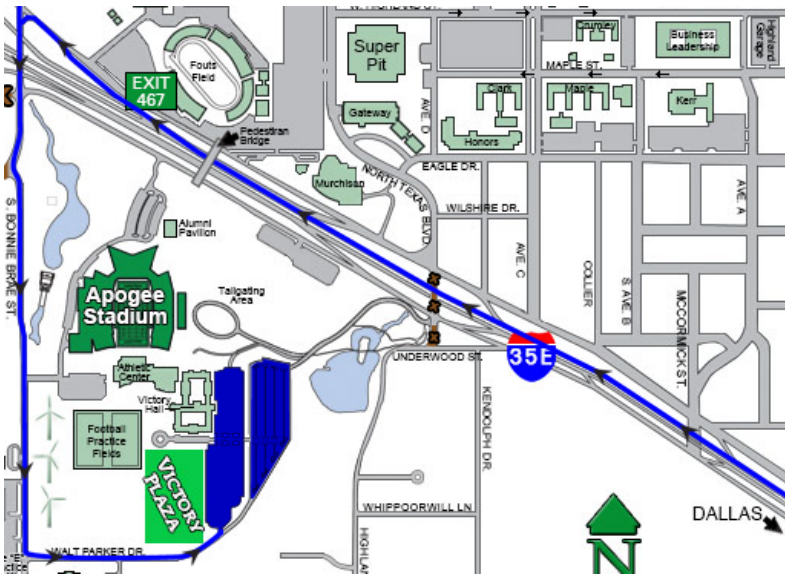

# Patron Parking

Patrons parking in the green lots may enter the stadium through gate two (2). If the green lots fill, patrons will be directed to park on the east side of the stadium in the blue lot.

Patrons parking in the Red/Blue lot may enter through gate four (4) on the east side of the stadium.

Please note there are two entrances for these lots, one off of Bonnie Brae Street, and one off of North Texas Boulevard.