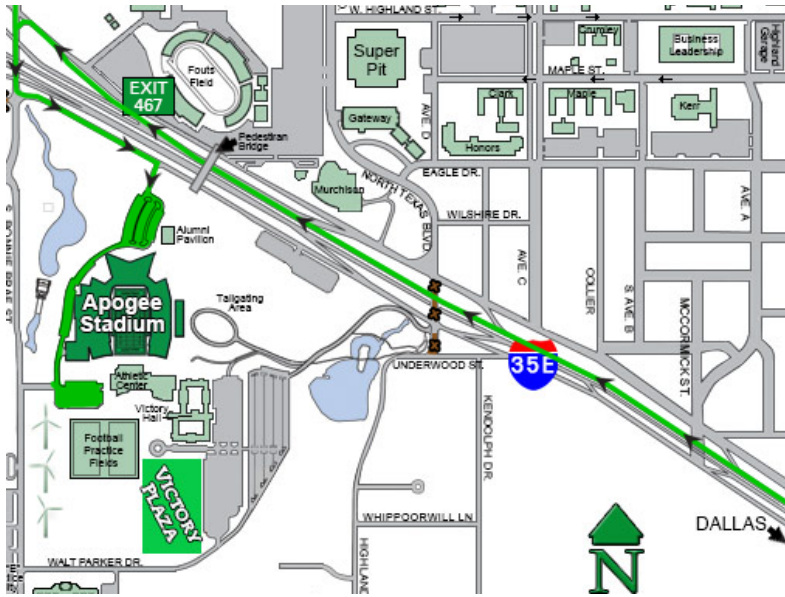

# Patron Parking

Patrons parking in the green lots may enter the stadium through gate two (2). If the green lots fill, patrons will be directed to park on the east side of the stadium in the blue lot.

Patrons parking in the Red/Blue lot may enter through gate four (4) on the east side of the stadium.

Please note there are two entrances for these lots, one off of Bonnie Brae Street, and one off of North Texas Boulevard.